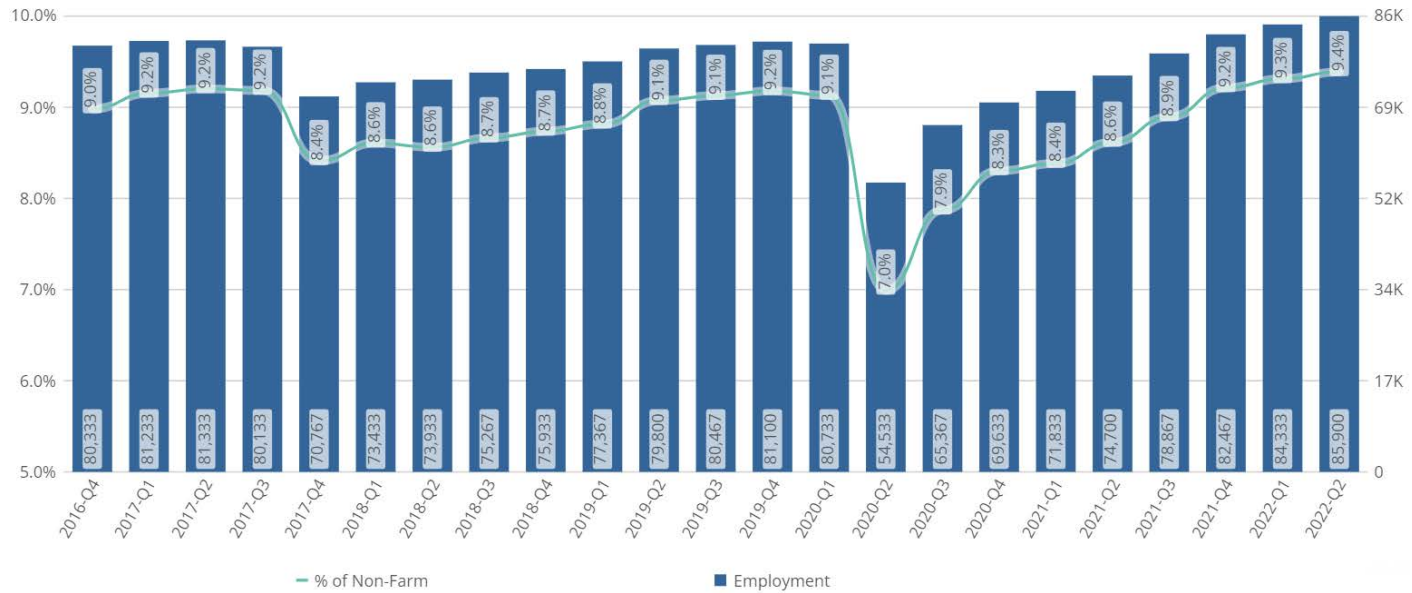

Industry Leading Data Sources

Tourism Economics Non-Resident Visitor Spending

- Total non-resident visitor spending 11% higher than previous high in 2019
- Overnight hotel visitors spent 5% more than in 2019
- Other overnight visitors 33% more than 2019

Source: Tourism Economics  

Record Non-Resident Overnight Visits

- Overnight visitors 15% higher than 2016
- Hotels 7% lower than 2016; rentals 36% higher

Source: STR & AirDNA 

Bureau of Labor Statistics 2015 - Present

Record Year-To-Date Average Daily Rates 20% Higher Than 2019

Source: STR & AirDNA

Year-To-Date Hotel & Rental Revenue 55% Higher Revenue than 2019

Source: STR & AirDNA 

Calendar Year Lodging Tax Sources

- 30% increase in total taxes collected from 2019
- 115% increase in collections from short-term rental platforms
- 34% increase in collections from hotels without casinos