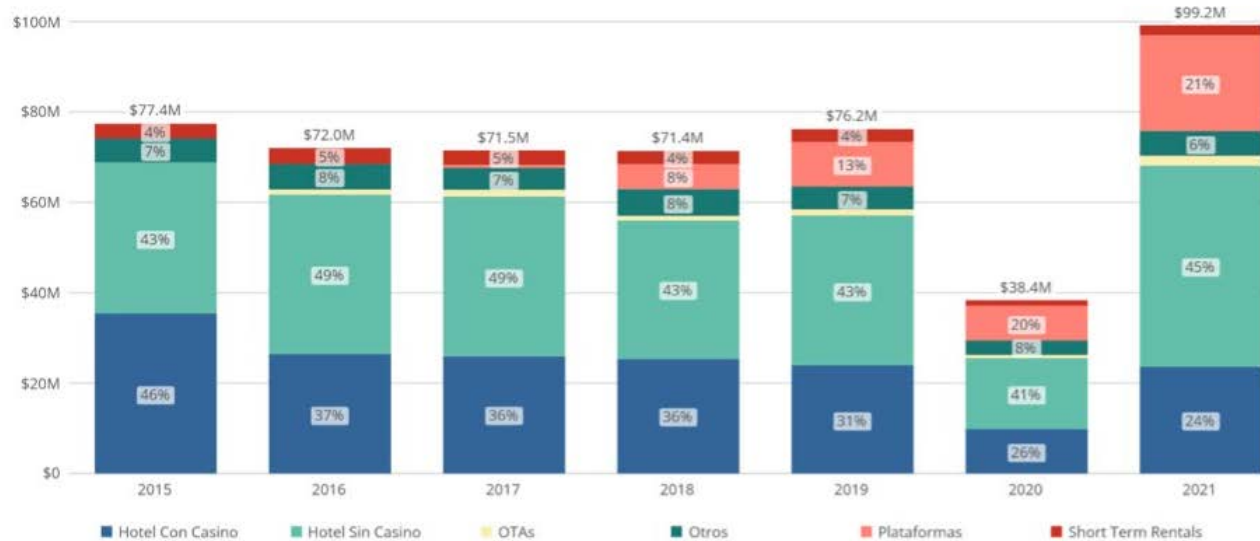

Source: Tourism Economics  

Record Non-Resident Overnight Visits

- Overnight visitors 15% higher than 2016
- Hotels 7% lower than 2016; rentals 36% higher

Source: STR & AirDNA 

Bureau of Labor Statistics 2015 - Present

Record Year-To-Date Average Daily Rates 20% Higher Than 2019

Source: STR & AirDNA

Year-To-Date Hotel & Rental Revenue 55% Higher Revenue than 2019

Source: STR & AirDNA 

Calendar Year Lodging Tax Sources

- 30% increase in total taxes collected from 2019
- 115% increase in collections from short-term rental platforms
- 34% increase in collections from hotels without casinos

Source: Puerto Rico Tourism Company

Record SJU arrivals

Source: Aerostar 