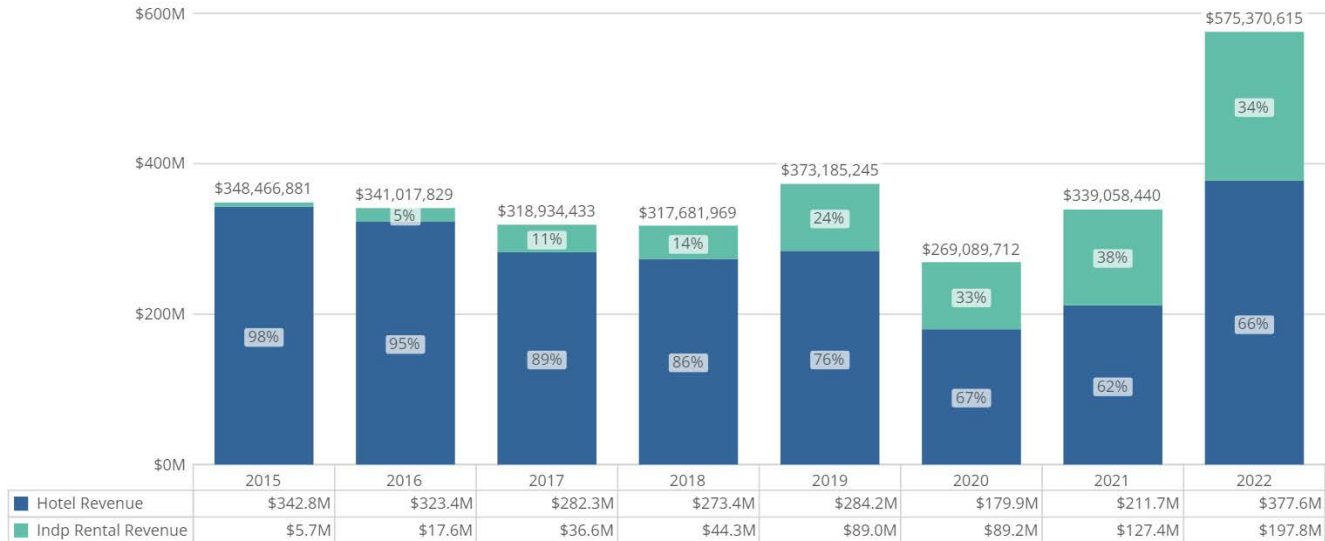

Source: Tourism Economics  

Record Non-Resident Overnight Visits

- Overnight visitors 15% higher than 2016
- Hotels 7% lower than 2016; rentals 36% higher

Source: STR & AirDNA 

Bureau of Labor Statistics 2015 - Present

Record Year-To-Date Average Daily Rates 20% Higher Than 2019

Source: STR & AirDNA

Year-To-Date Hotel & Rental Revenue 55% Higher Revenue than 2019

Source: STR & AirDNA 

Calendar Year Lodging Tax Sources

- 30% increase in total taxes collected from 2019
- 115% increase in collections from short-term rental platforms
- 34% increase in collections from hotels without casinos