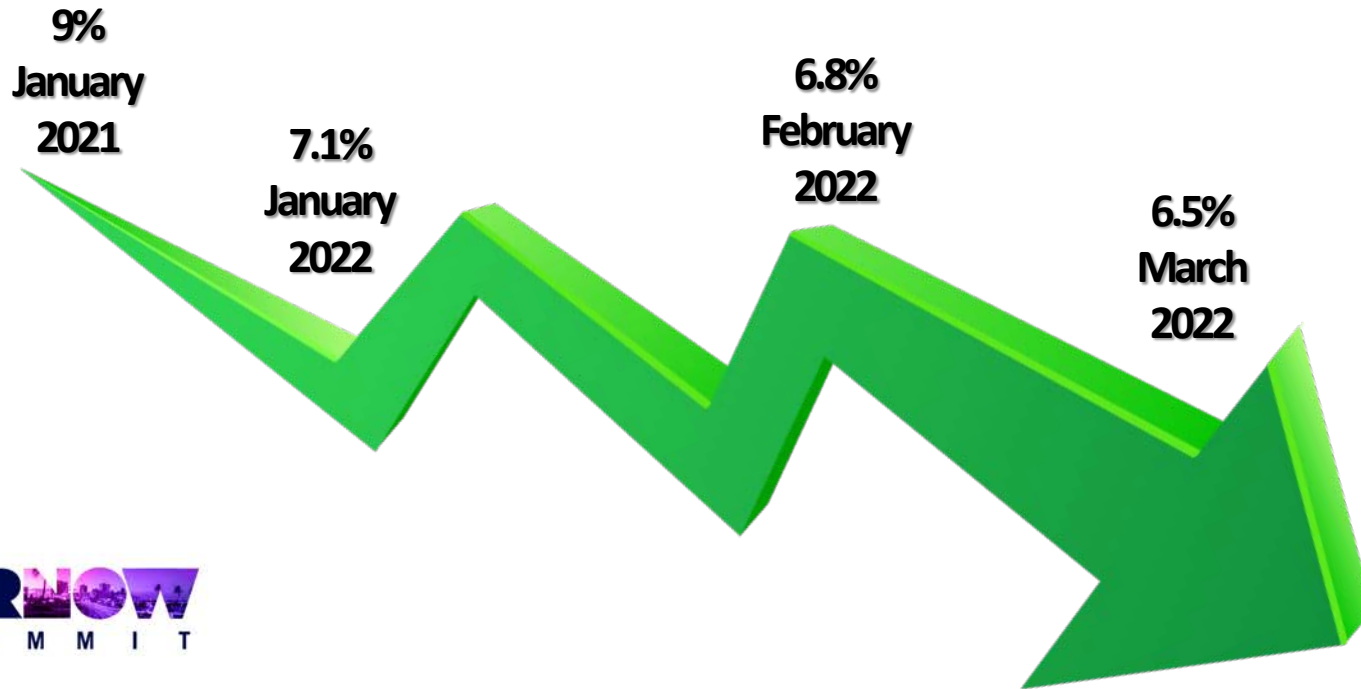

PRNOW

S U M M I T

GOVERNMENT OF PUERTO RICO
Department of Labor and Human Resources

PRNOW
S U M M I T

UNEMPLOYMENT RATE

APRIL 2022 UNEMPLOYMENT RATE

6.4%

**NEW RECORD
AND LOWEST RATE
SINCE 1947**

LABOR MARKET PARTICIPATION RATE

44.1%

WE HAD NOT SEEN THESE NUMBERS SINCE 2010

TOTAL LABOR FORCE

1,215,000

**WE HAVE TO GO BACK TO 2011 TO SEE
COMPARABLE NUMBERS**

TOTAL EMPLOYMENT AND SELF-EMPLOYMENT

1,138,000

THE HIGHEST NUMBER SINCE 2009
AND +79,000 THAN LAST YEAR

PRNOW
S U M M I T

TOTAL SALARIED NONAGRICULTURAL EMPLOYEES

914,900

THE HIGHEST SINCE 2014

AND +49,400 WHEN COMPARED TO APRIL 2021

PRNOW
S U M M I T