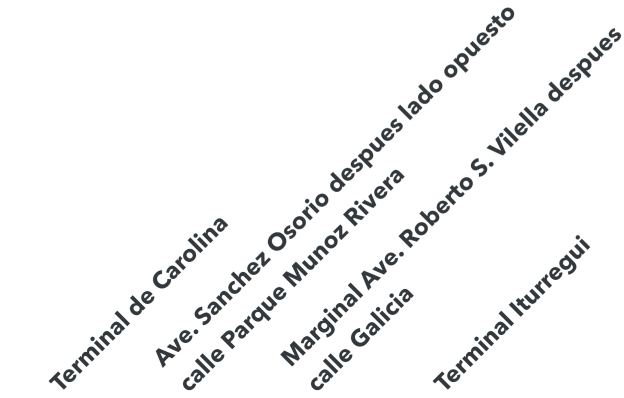

6 Carolina - Iturregui • Saturday • Outbound

Terminal de Carolina	Ave. Sanchez Osorio despues lado opuesto calle Parque Munoz Rivera	Marginal Ave. Roberto S. Vilella despues calle Galicia	Terminal Iturregui
5:30a	5:40a	5:51a	5:58a
6:03a	6:13a	6:24a	6:31a
6:42a	6:52a	7:03a	7:10a
7:20a	7:30a	7:40a	7:48a
8:00a	8:10a	8:20a	8:28a
8:40a	8:50a	9:00a	9:08a
9:20a	9:30a	9:40a	9:49a
10:00a	10:10a	10:20a	10:29a
10:40a	10:52a	11:02a	11:09a
11:20a	11:32a	11:42a	11:49a
12:00p	12:12p	12:22p	12:29p
12:40p	12:52p	1:02p	1:09p
1:20p	1:32p	1:42p	1:49p
2:00p	2:12p	2:22p	2:29p
2:40p	2:52p	3:02p	3:09p
3:20p	3:32p	3:42p	3:49p
4:00p	4:12p	4:22p	4:29p
4:40p	4:52p	5:02p	5:09p
5:20p	5:32p	5:42p	5:49p
6:00p	6:12p	6:22p	6:29p
7:00p	7:12p	7:22p	7:29p
8:00p	8:11p	8:21p	8:28p