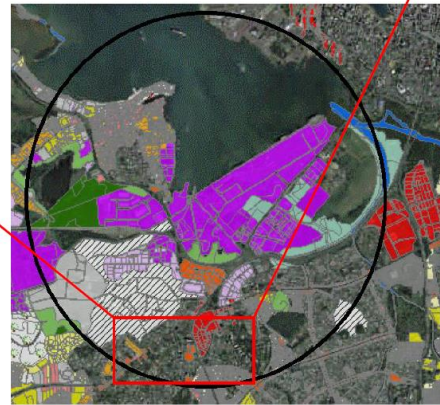

San Juan Nonattainment Area, 3 Km Radius Circle

- 1- Red shapes inside the area of 3 Km radius are classified as rustic soil. The rest of the areas are classified as urban. See Table 1 and maps below for the complete description.