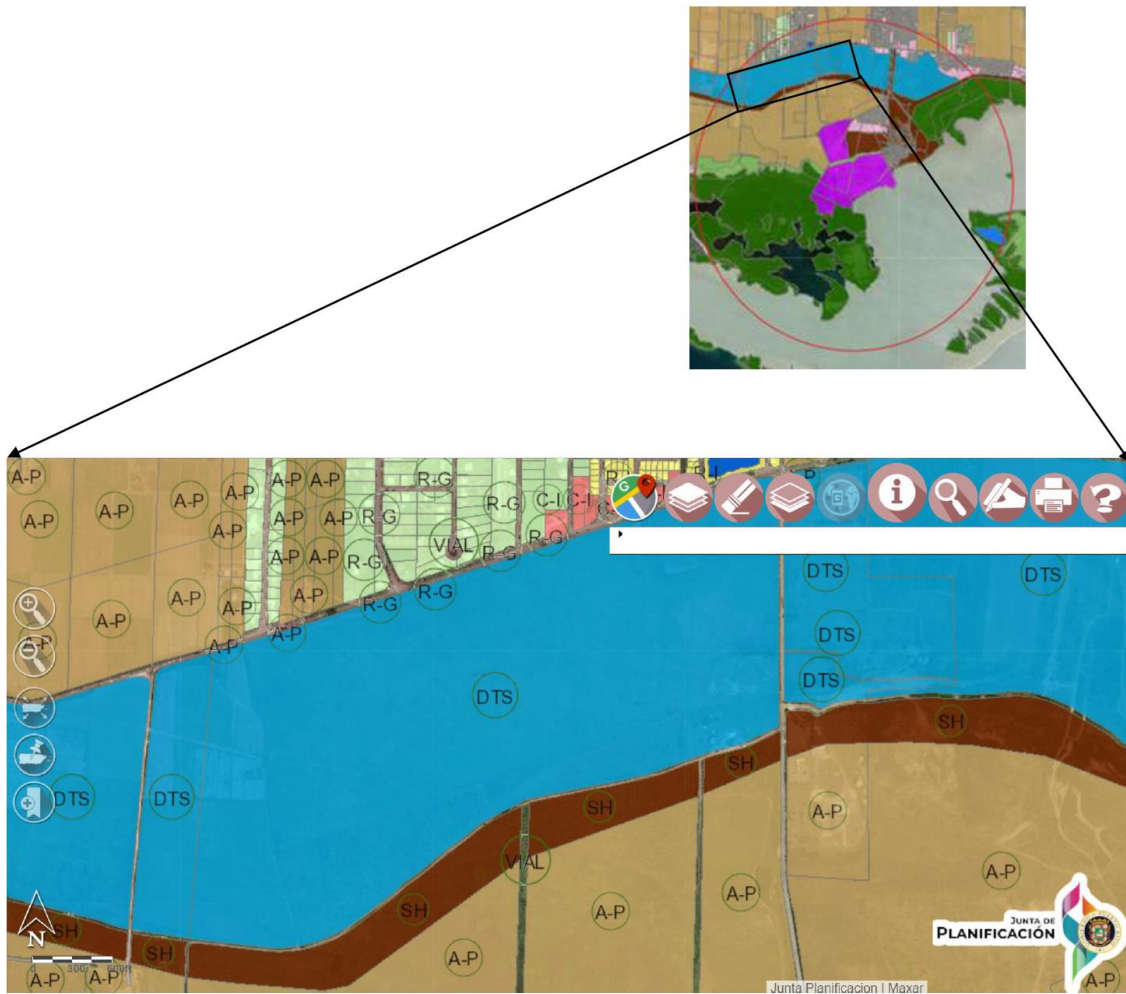

Guayama-Salinas Nonattainment Area, 3 Km Radius Circle

1-Black polygons inside the 3 Km radius area are classified as urban. The rest of the areas are classified as rural. See Table 2 and the maps below for a complete description.