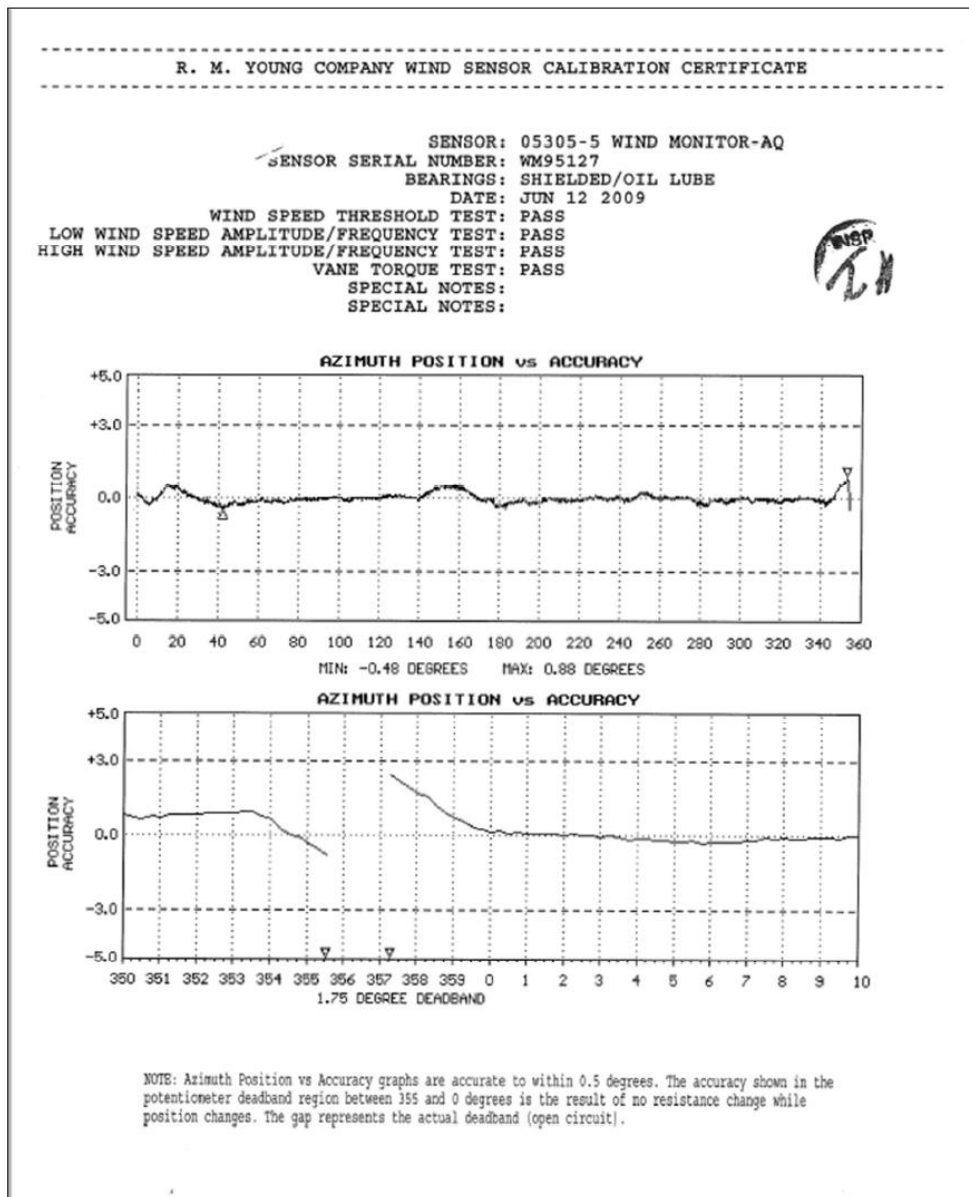

Wind Sensor Calibration Certificates for San Juan