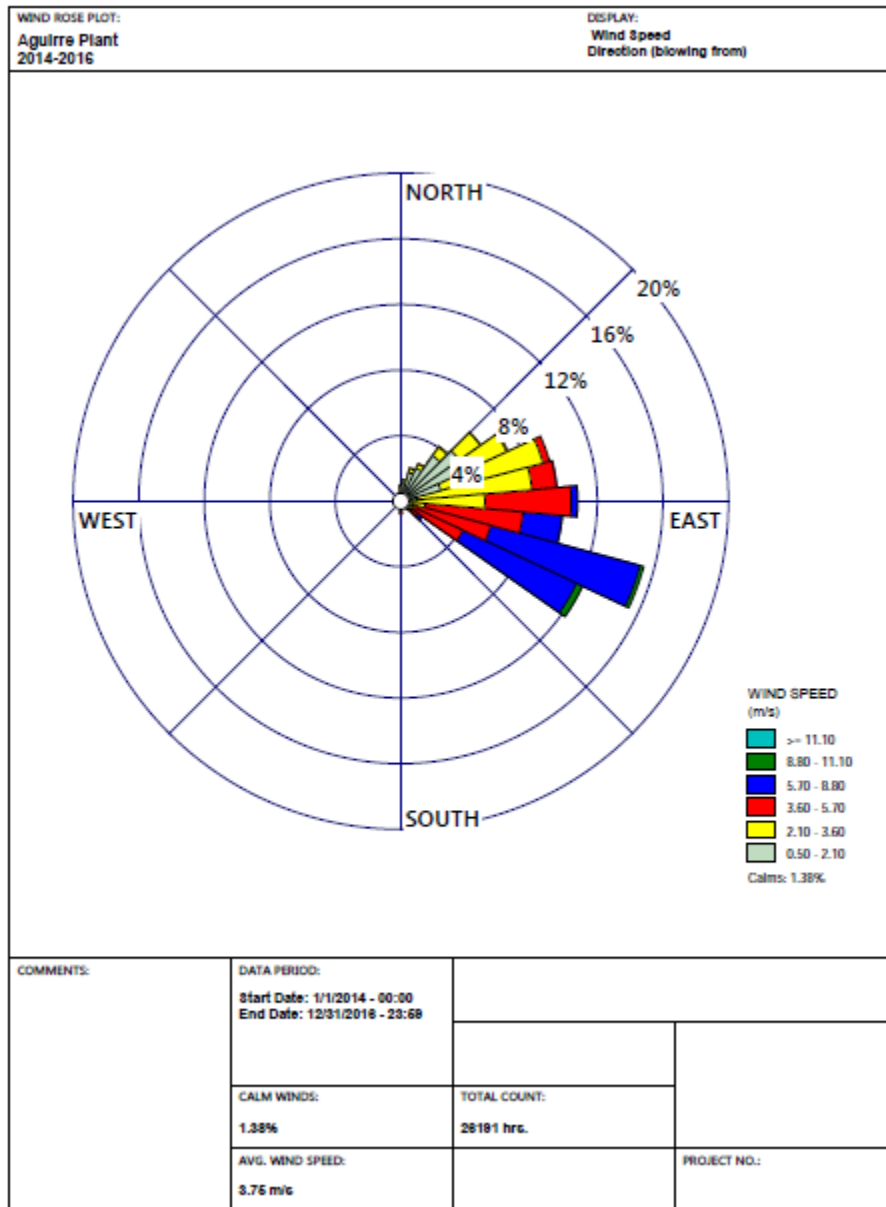

Figure 7. The wind rose presents the wind direction (blowing from) and speed, for the PREPA San Juan Onsite Met Data.

Figure 8: Wind Rose for the PREPA Aguirre Meteorological Station, 2014-2016

Figure 8. The wind rose presents the wind direction (blowing from) and speed, for the PREPA Aguirre Onsite Met Data, Guayama.