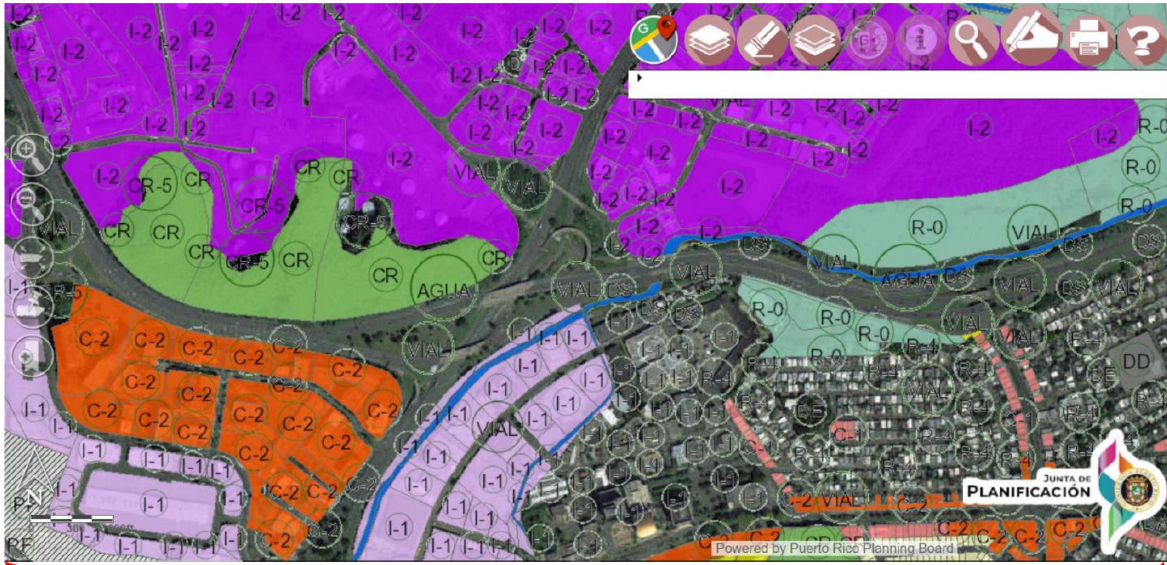

San Juan Nonattainment Area, 3 Km Radius Circle

- 1- Red shapes inside the area of 3 Km radius are classified as rustic soil. The rest of the areas are classified as urban. See Table 1 and maps below for the complete description.