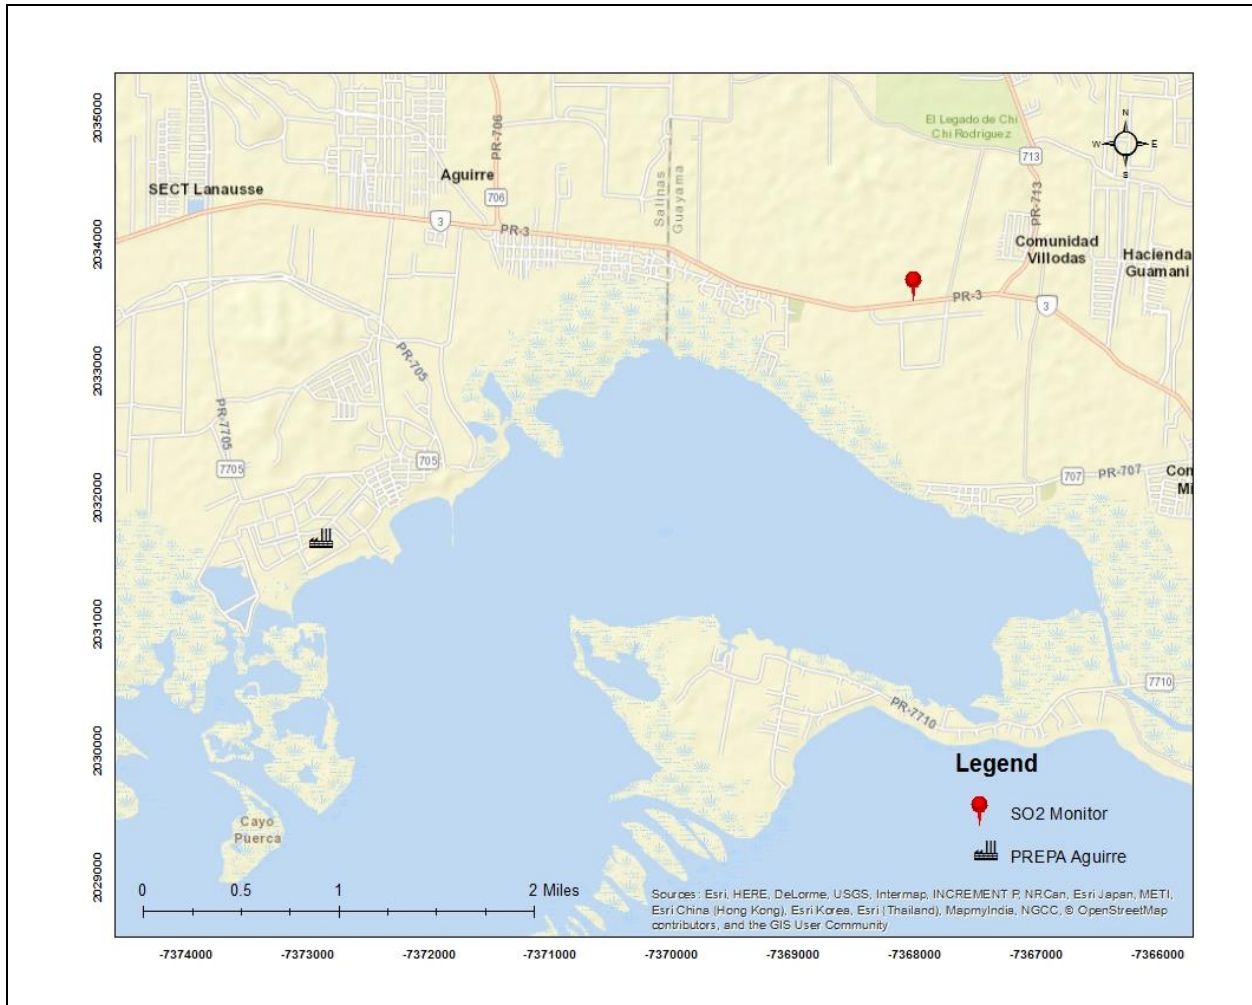

The air quality monitoring data is in the Appendix.

Figure 9: Air Quality Monitoring Station at Guayama

Figure 9. The map presents the location of the air quality monitor in Guayama, along with the PREPA Aguirre location in Salinas.