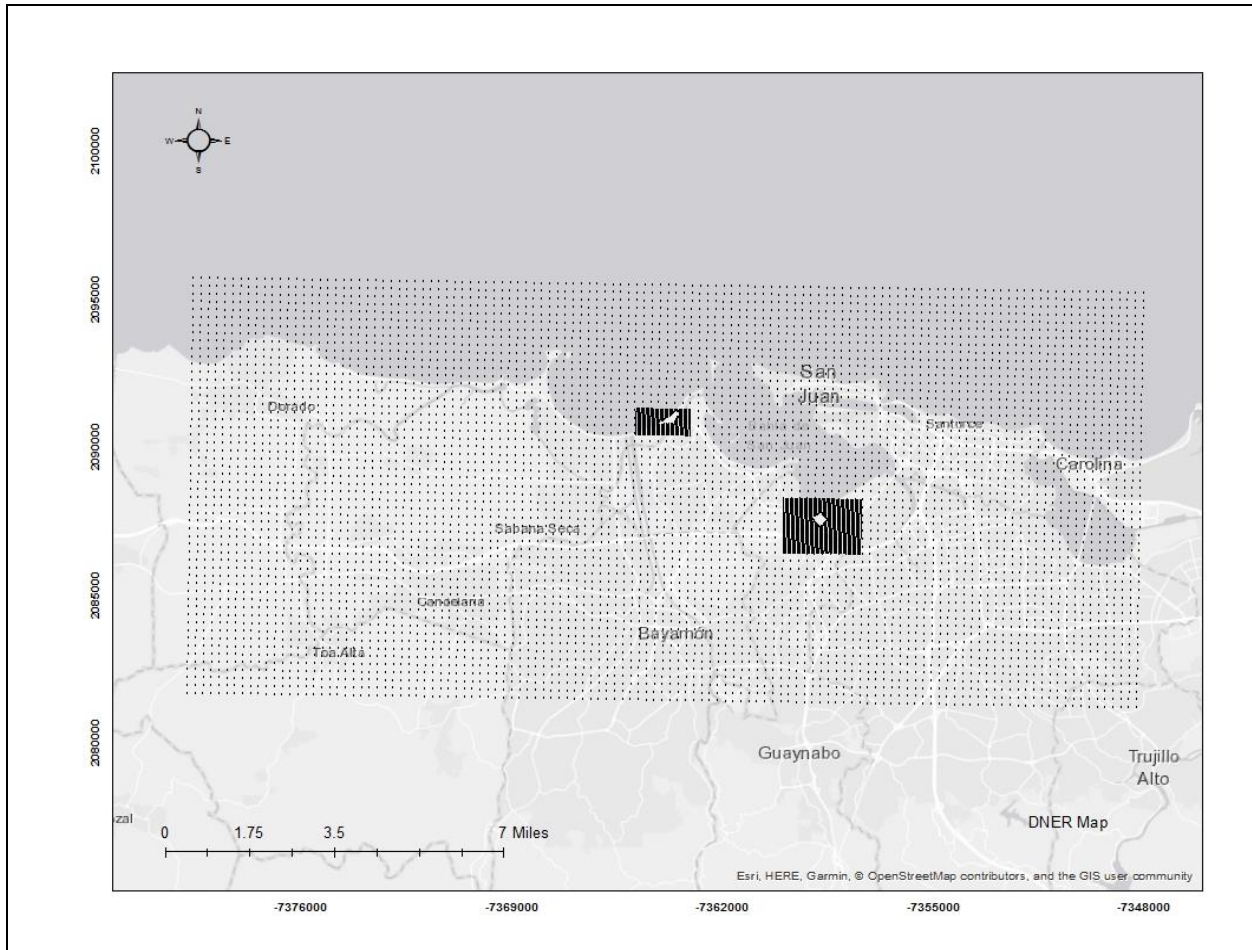

Figure 3: Receptor Grids in San Juan Area