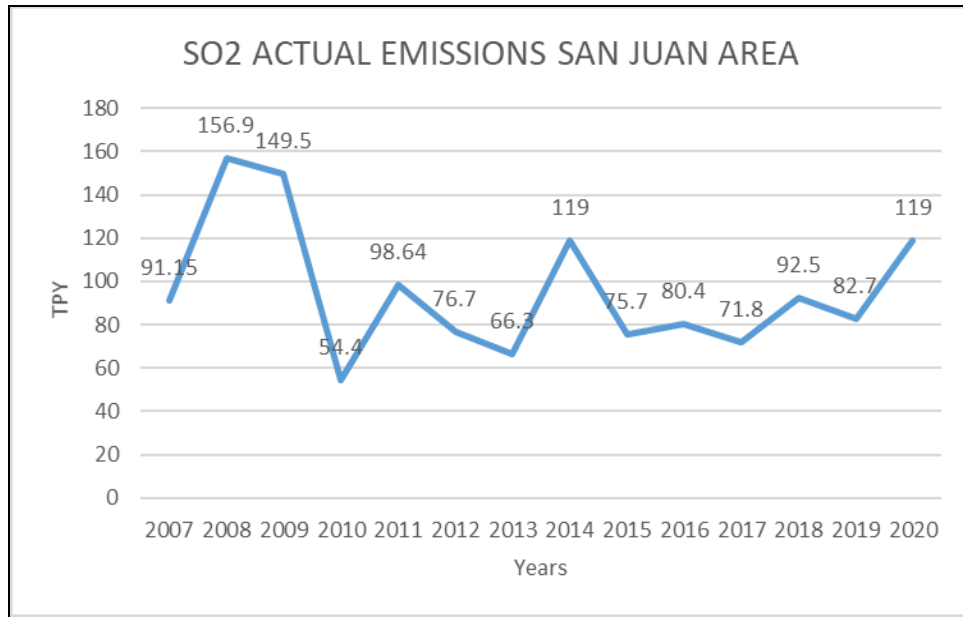

Figure 9. The map presents the location of the air quality monitor in Guayama, along with the PREPA Aguirre location in Salinas.

Figure 10: Actual SO₂ Emissions Data, San Juan Area, 2007-2020

Figure 10. The chart presents the SO₂ actual emissions from 2007-2020, from industries in San Juan area. The data do not include the emissions from PREPA San Juan and PREPA Palo Seco. Data from Rule 410 Reports of the Regulation for the Control of Atmospheric Pollution⁷.

---

⁷ Rule 410. Regulation for the Control of Atmospheric Pollution. Environmental Quality Board. July 1995.