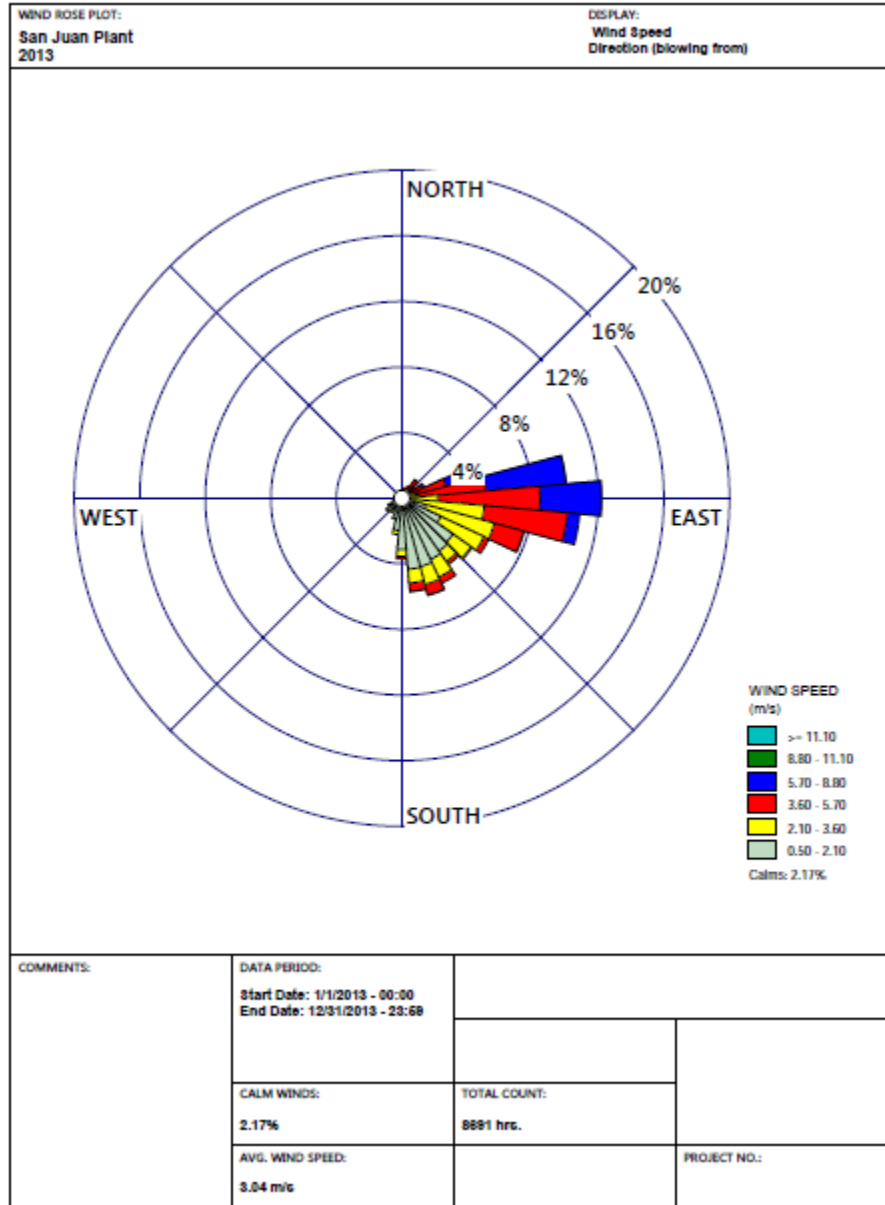

Figure 6. The map presents the location of the Guayama-Salinas Meteorological Station at PREPA Aguirre in Salinas. Met station location is based on the coordinates submitted by PREPA/Sonoma Technology.

Figure 7: Wind Rose for the PREPA San Juan Meteorological Station, 2013