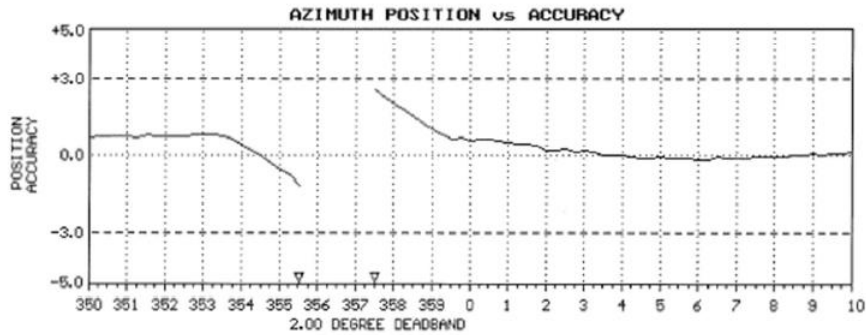

R. M. YOUNG COMPANY WIND SENSOR CALIBRATION CERTIFICATE

SENSOR: 05103-5 WIND MONITOR
SENSOR SERIAL NUMBER: WM139057
BEARINGS: SEALED/GREASE LUBE
DATE: FEB 3 2015
WIND SPEED THRESHOLD TEST: PASS
LOW WIND SPEED AMPLITUDE/FREQUENCY TEST: PASS
HIGH WIND SPEED AMPLITUDE/FREQUENCY TEST: PASS
VANE TORQUE TEST: PASS
SPECIAL NOTES:
SPECIAL NOTES:

NOTE: Azimuth Position vs Accuracy graphs are accurate to within 0.5 degrees. The accuracy shown in the potentiometer deadband region between 355 and 0 degrees is the result of no resistance change while position changes. The gap represents the actual deadband (open circuit).