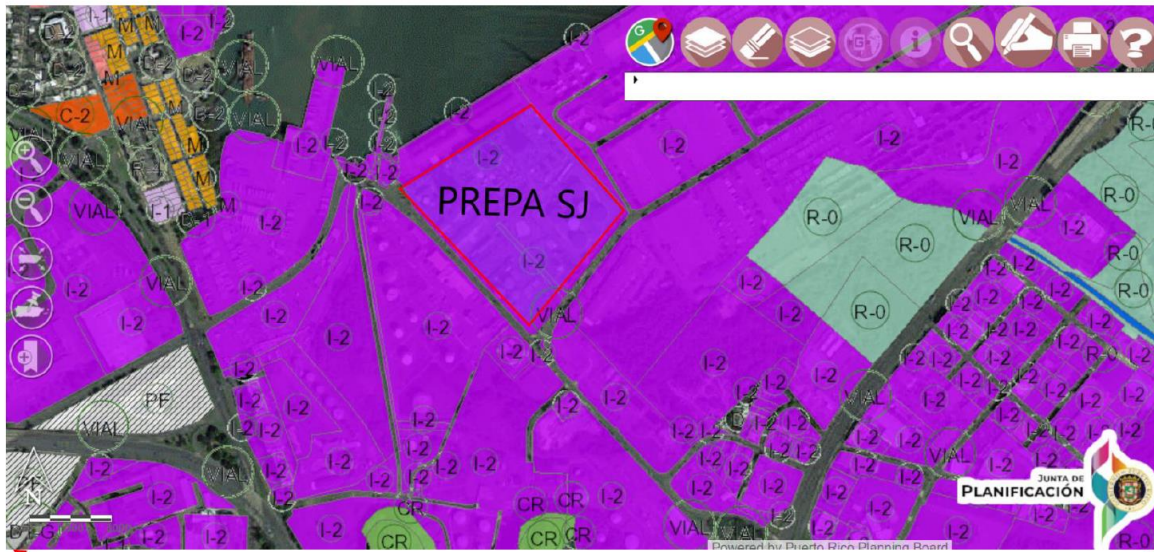

San Juan Nonattainment Area, 3 Km Radius Circle

- 1- Red shapes inside the area of 3 Km radius are classified as rustic soil. The rest of the areas are classified as urban. See Table 1 and maps below for the complete description.