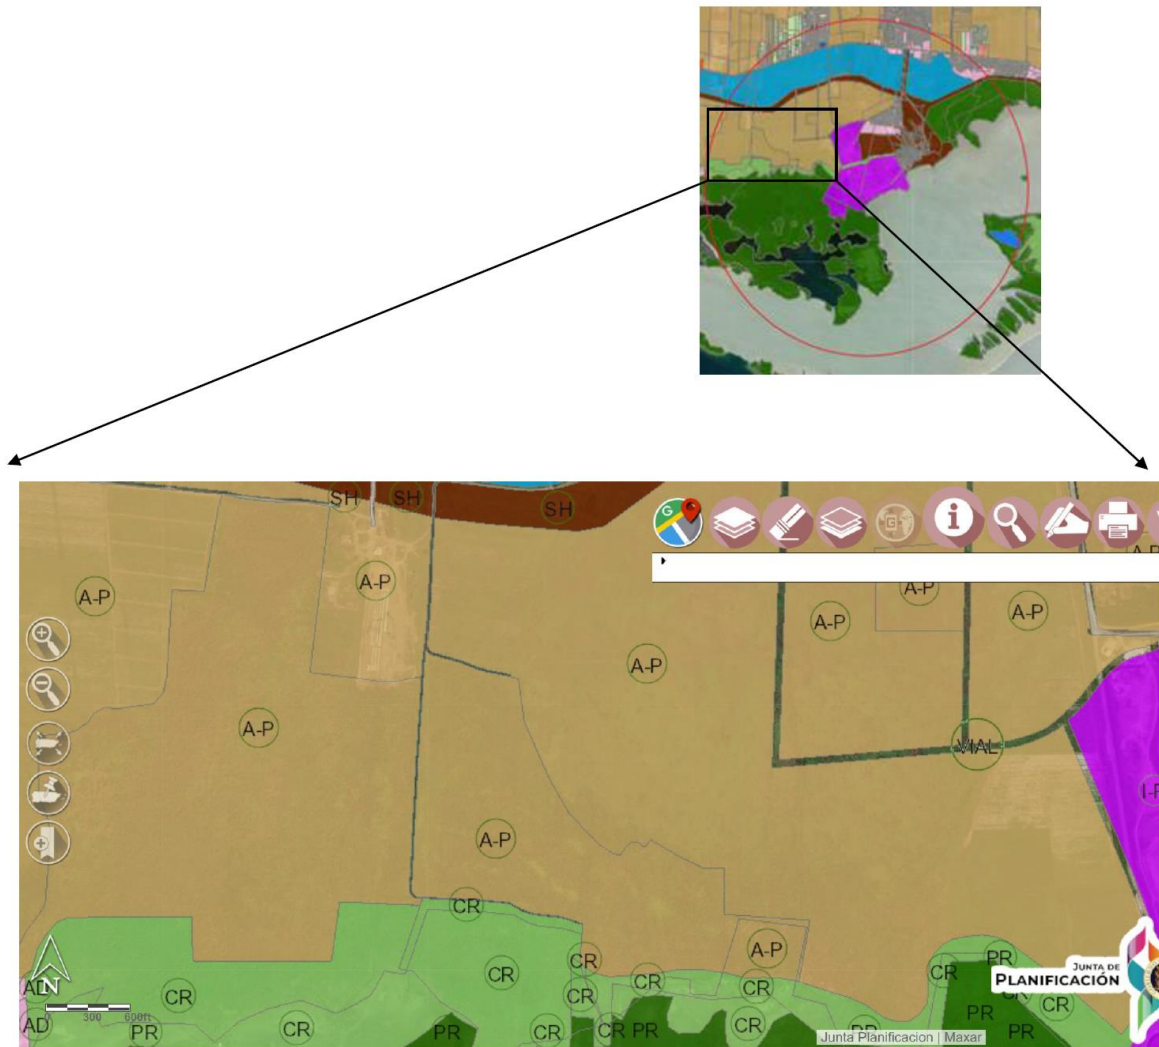

Guayama-Salinas Nonattainment Area, 3 Km Radius Circle

1-Black polygons inside the 3 Km radius area are classified as urban. The rest of the areas are classified as rural. See Table 2 and the maps below for a complete description.