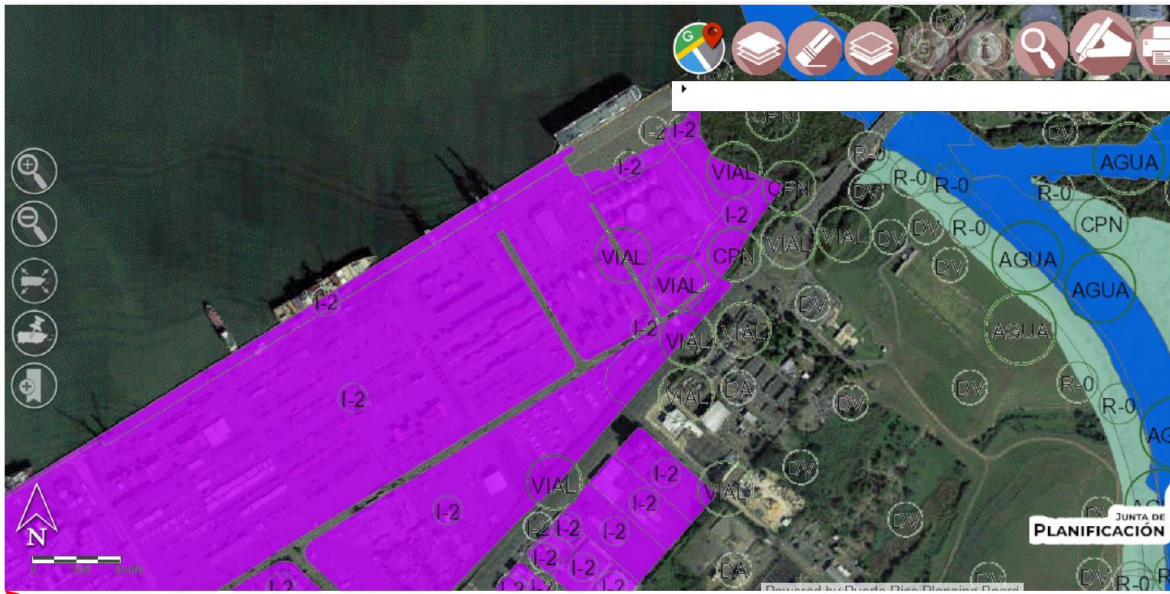

Similar receptor grids are used in Guayama-Salinas area. A grid of 1000 meters spacing, includes the areas where the designation model predicted concentrations are over the 1-hour SO₂ NAAQS. The grid is 1000 meters spacing, due to the extent of the significant impact area for the PREPA Aguirre previous modeling results. This grid covers up to 50 kilometers from the source. The 50 meters refined grids covers the area where the model predict the 1-hour SO₂ maximum concentration. One of the 50 meters grid is over the PREPA Aguirre facility and the other is approximately 5 miles northwest. Another 250 meters grid is placed over the facility area. Discrete receptors were placed over PREPA Aguirre fence line.

San Juan Nonattainment Area, 3 Km Radius Circle

- 1- Red shapes inside the area of 3 Km radius are classified as rustic soil. The rest of the areas are classified as urban. See Table 1 and maps below for the complete description.

Table2. Land Qualification/Classification Guayama-Salinas Nonattainment Area

Qualification	Map Symbol	Qualification Description	Classification	Classification Description
VIAL		Vial System	VIAL	Vial System
C-I		Middle Commercial	SU	Urban Soil
R-I		Middle Residential	SU	Urban Soil
PR		Preserved Resources	SREP	Preserved Rustic Soil
AGUA		Water Body	AGUA	Water Body
I-P		Heavy Industrial	SU	Urban Soil
SH		Historic Sites	SRC	Common Rustic Soil
AP		Productive Agricultural	SREP-A	Rustic Soil-Especially Preserved Agricultural
CR		Conservation of Resources	SREP	Preserved Rustic Soil
AD		Developed Area	SRC	Common Rustic Soil
DTS		Tourist Selective District	SRC	Common Rustic Soil
R-G		Rural General	SU	Urban Soil