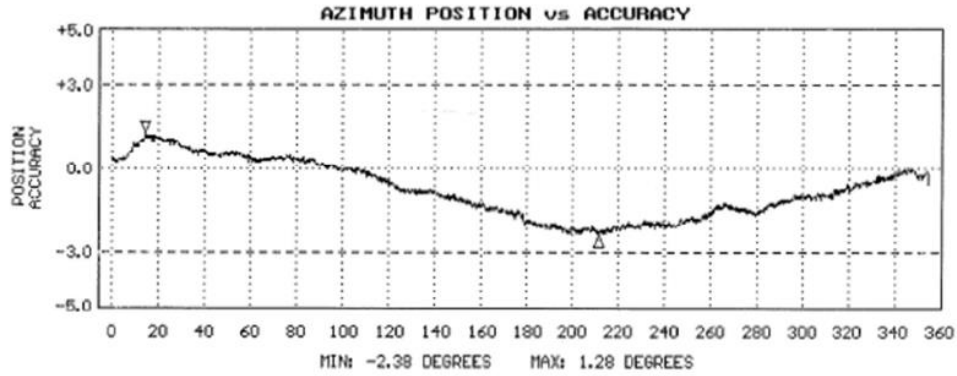

BEARINGS: SHIELDED/OIL LUBE
DATE: DEC 20 2012
WIND SPEED THRESHOLD TEST: PASS
LOW WIND SPEED AMPLITUDE/FREQUENCY TEST: PASS
HIGH WIND SPEED AMPLITUDE/FREQUENCY TEST: PASS
VANE TORQUE TEST: PASS
SPECIAL NOTES:
SPECIAL NOTES:

NOTE: Azimuth Position vs Accuracy graphs are accurate to within 0.5 degrees. The accuracy shown in the potentiometer deadband region between 355 and 0 degrees is the result of no resistance change while position changes. The gap represents the actual deadband (open circuit).