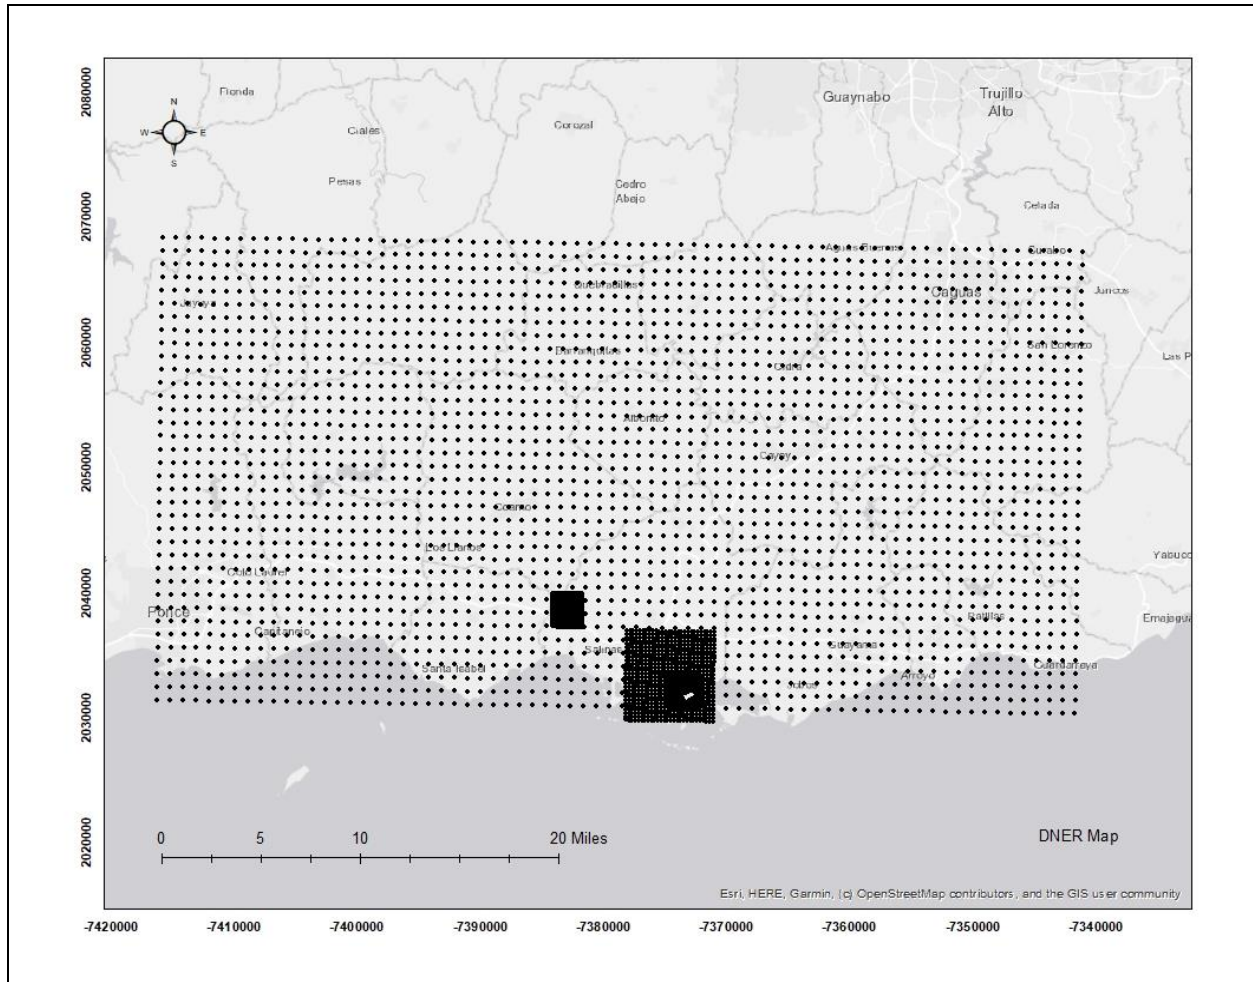

Figure 4: Receptor Grids in Guayama-Salinas Area

Figure 4. The map presents the grids of 1000 meters and the refined grids of 250 and 50 meters. The UTM NAD 83 coordinates for the grid of 1000 meters are southwest corner 752000/1986000 meters and northeast corner 823000/2021000 meters. For the receptor grids of 50 meters in PREPA Aguirre, the southwest corner is 791500/1986000 meters and the northeast corner 794000/1988500 meters and the other grid is southwest corner 782500/1992000 and northeast corner 784750/1994500. The 250 meters grid is southwest corner 791500/1986000 and northeast corner of 794000/1988500 meters. The grid has 8101 receptors.