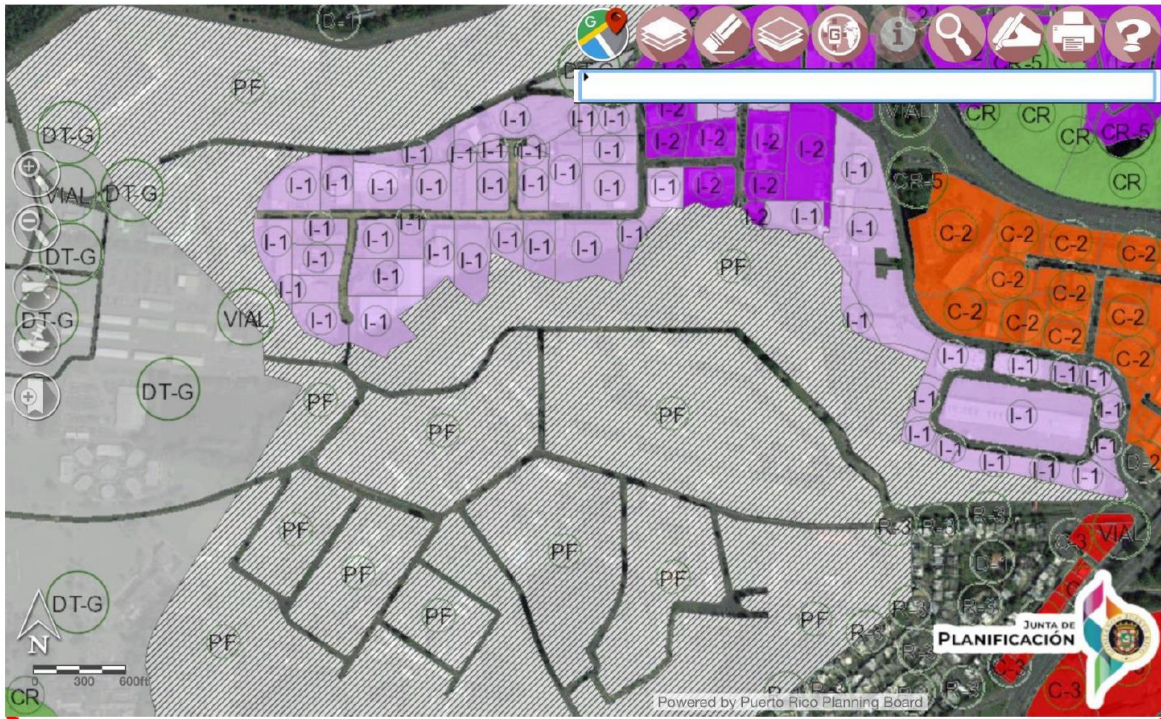

San Juan Nonattainment Area, 3 Km Radius Circle

- 1- Red shapes inside the area of 3 Km radius are classified as rustic soil. The rest of the areas are classified as urban. See Table 1 and maps below for the complete description.