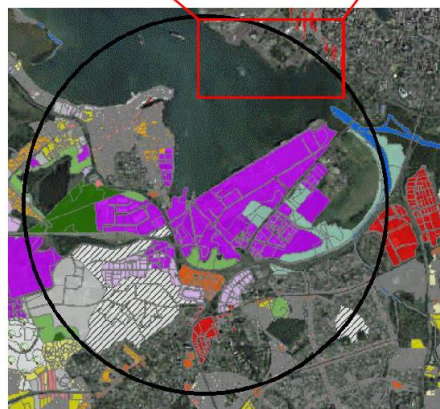

San Juan Nonattainment Area, 3 Km Radius Circle

- 1- Red shapes inside the area of 3 Km radius are classified as rustic soil. The rest of the areas are classified as urban. See Table 1 and maps below for the complete description.