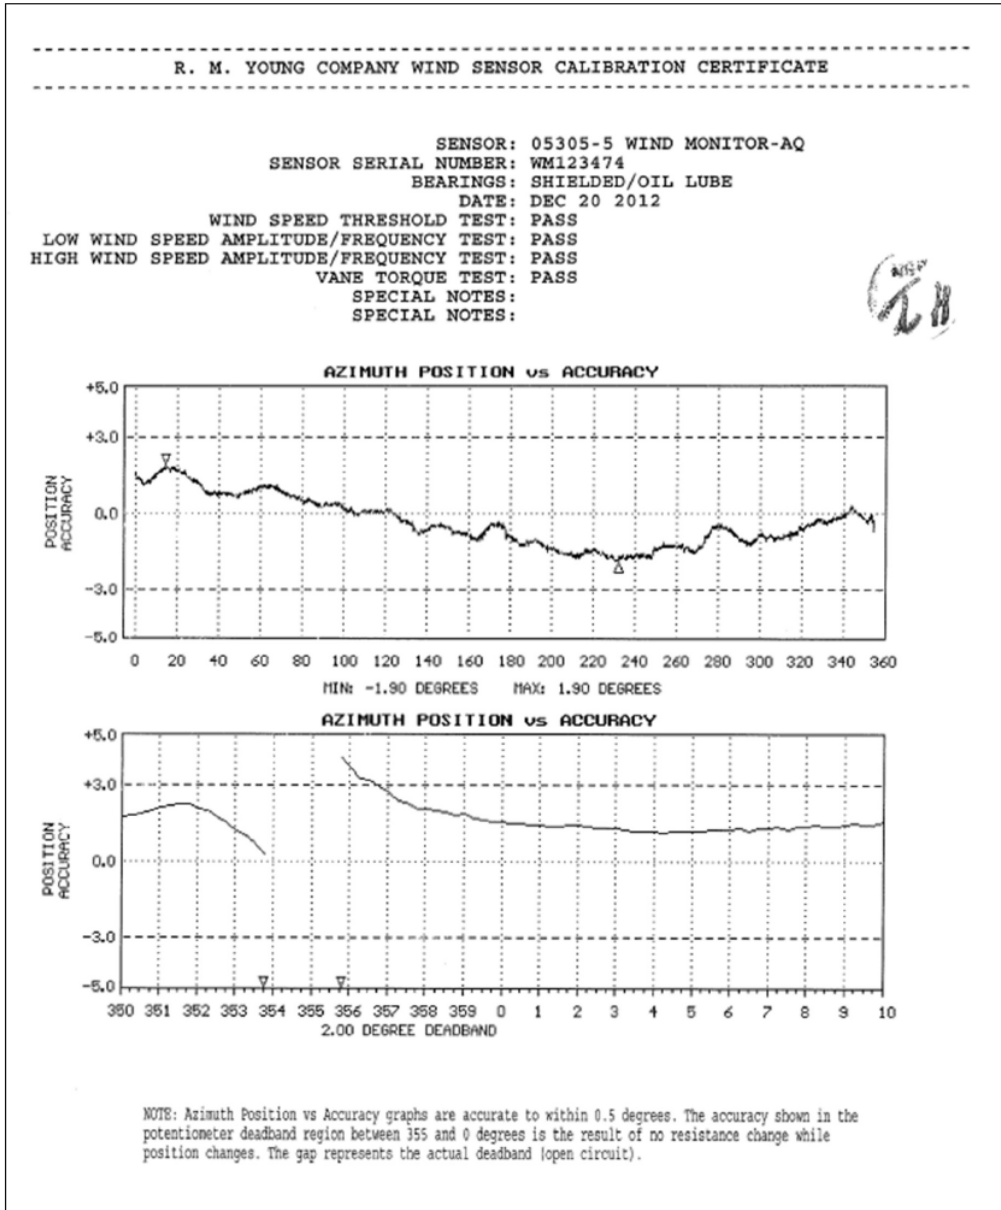

Wind Sensor Calibration Certificates for Aguirre