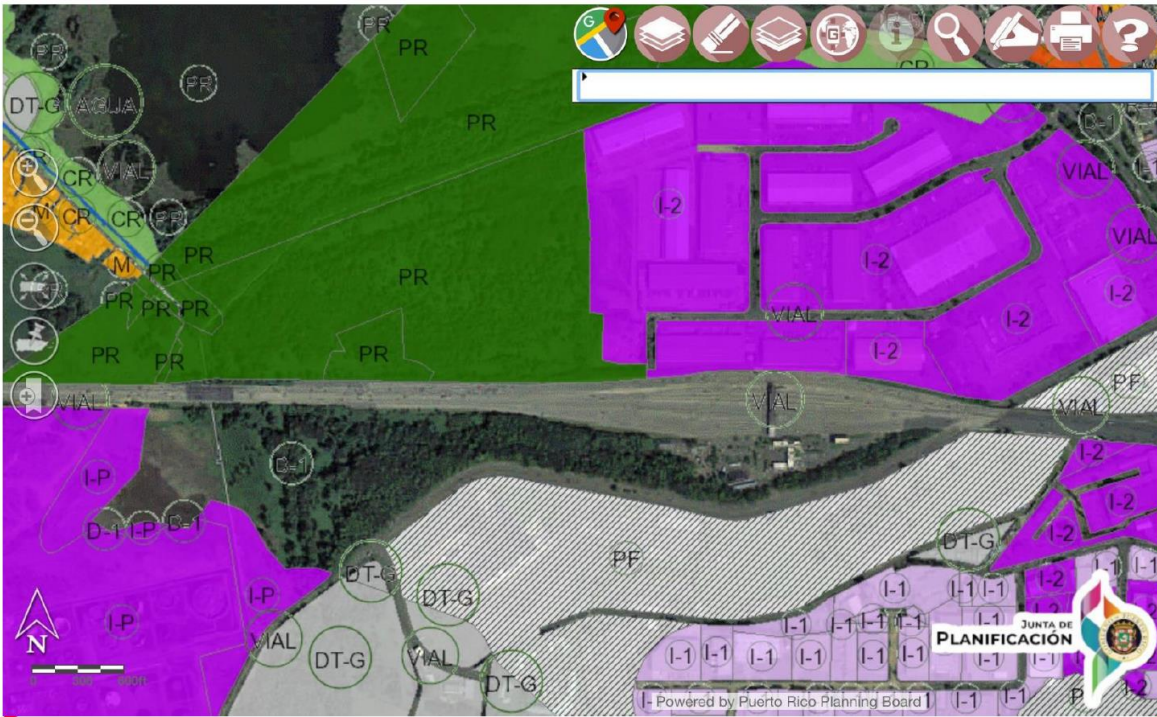

San Juan Nonattainment Area, 3 Km Radius Circle

- 1- Red shapes inside the area of 3 Km radius are classified as rustic soil. The rest of the areas are classified as urban. See Table 1 and maps below for the complete description.