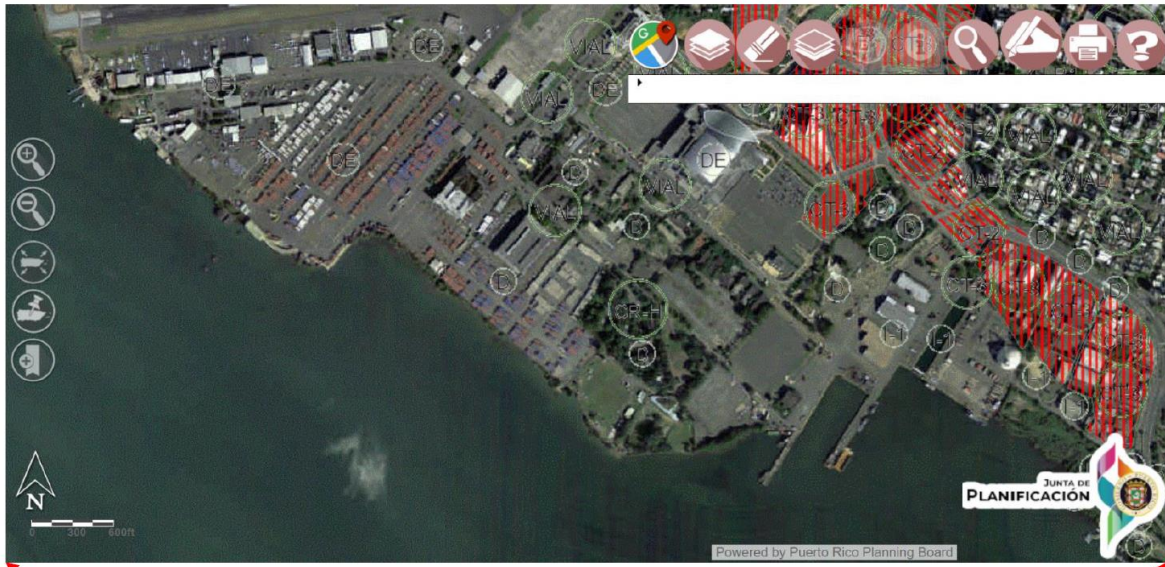

San Juan Nonattainment Area, 3 Km Radius Circle

- 1- Red shapes inside the area of 3 Km radius are classified as rustic soil. The rest of the areas are classified as urban. See Table 1 and maps below for the complete description.

Guayama-Salinas Nonattainment Area, 3 Km Radius Circle

1-Black polygons inside the 3 Km radius area are classified as urban. The rest of the areas are classified as rural. See Table 2 and the maps below for a complete description.