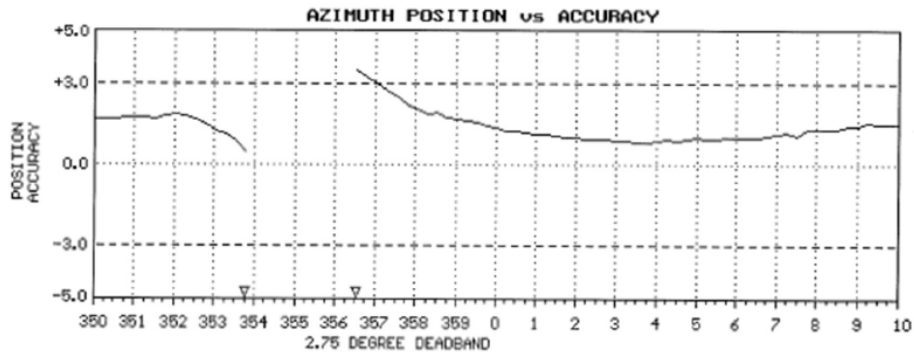

R. M. YOUNG COMPANY WIND SENSOR CALIBRATION CERTIFICATE

SENSOR: 05103-5 WIND MONITOR
SENSOR SERIAL NUMBER: WM139060
BEARINGS: SEALED/GREASE LUBE
DATE: FEB 3 2015
WIND SPEED THRESHOLD TEST: PASS
LOW WIND SPEED AMPLITUDE/FREQUENCY TEST: PASS
HIGH WIND SPEED AMPLITUDE/FREQUENCY TEST: PASS
VANE TORQUE TEST: PASS
SPECIAL NOTES:
SPECIAL NOTES:

NSP
21

NOTE: Azimuth Position vs Accuracy graphs are accurate to within 0.5 degrees. The accuracy shown in the potentiometer deadband region between 355 and 0 degrees is the result of no resistance change while position changes. The gap represents the actual deadband (open circuit).