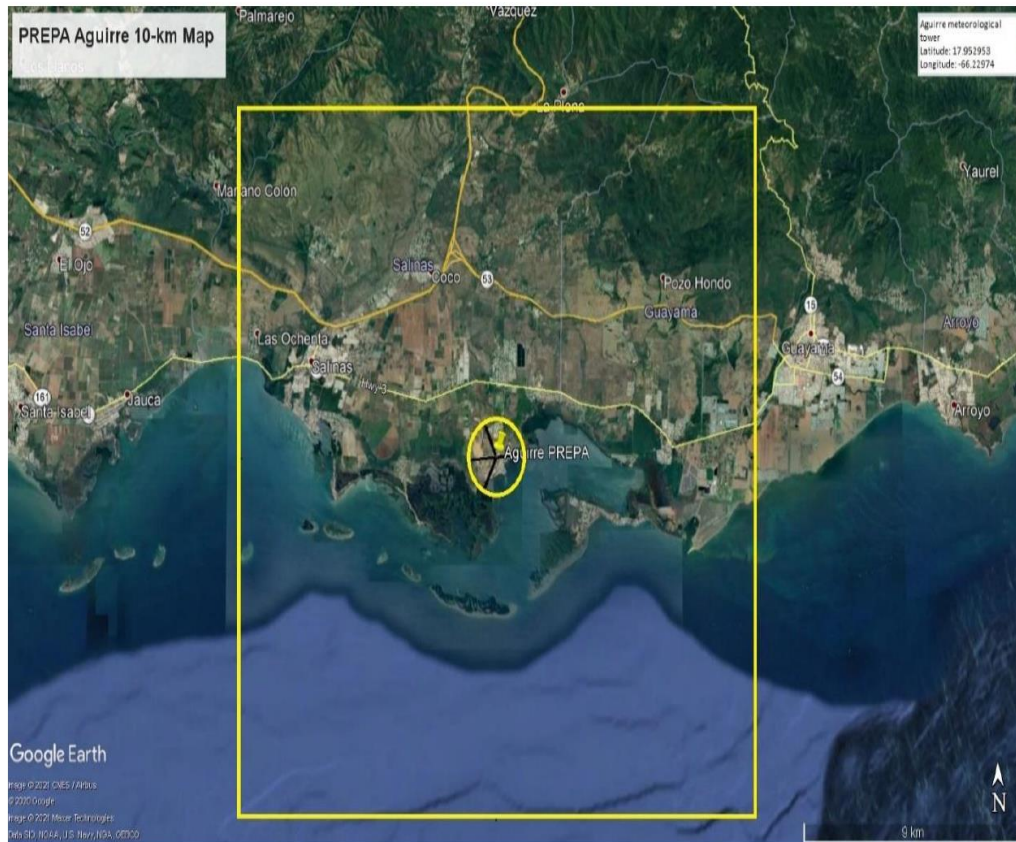

Figure 3.2 PREPA Aguirre 10 km x 10 km area is shown in yellow. The 2-km diameter circular area of Figure 3.1 is included.

A similar procedure was used to define the 1-km radius circular sectors and to delimit a 10 km by 10 km area for the NWS site. The above procedure resulted in 4 circular sectors that later were incorporated into the stage 3 of AERMET (see figures 3.3, 3.4 and table 4.2).