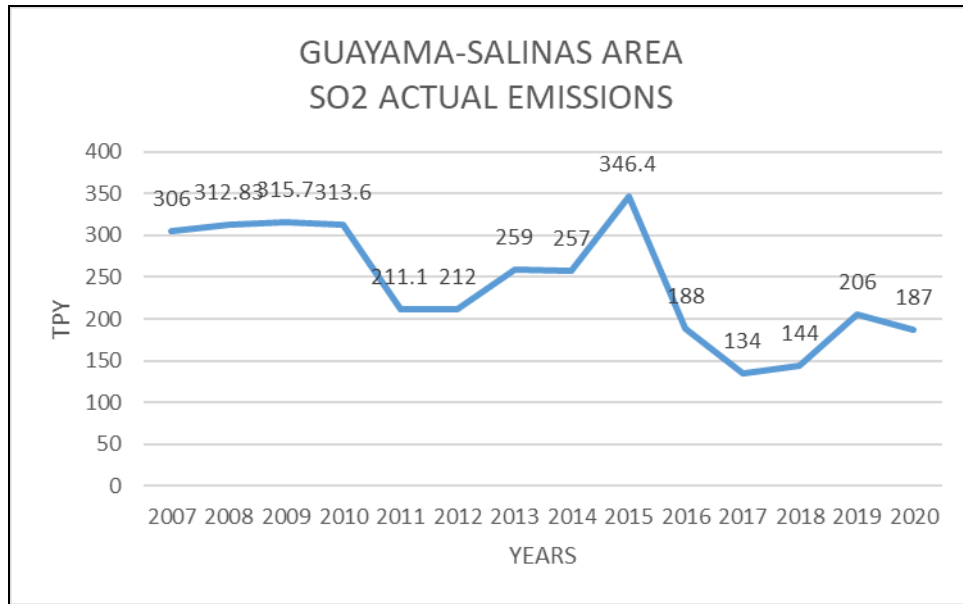

Figure 11: Actual SO₂ Emissions Data, Guayama-Salinas Area, 2007-2020

Figure 11. The chart presents the SO₂ actual emissions from 2007-2020, from industries in Guayama -Salinas area. The data do not include the emissions from PREPA Aguirre. Data from Rule 410 Reports of the Regulation for the Control of Atmospheric Pollution.