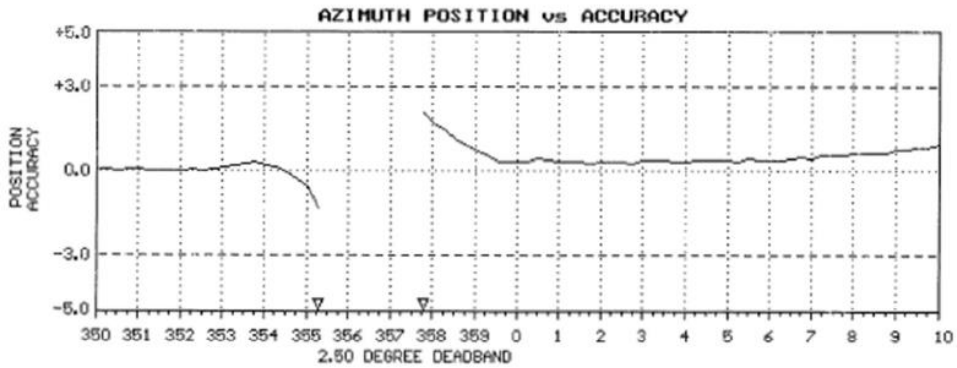

BEARINGS: SHIELDED/OIL LUBE
DATE: DEC 20 2012
WIND SPEED THRESHOLD TEST: PASS
LOW WIND SPEED AMPLITUDE/FREQUENCY TEST: PASS
HIGH WIND SPEED AMPLITUDE/FREQUENCY TEST: PASS
VANE TORQUE TEST: PASS
SPECIAL NOTES:
SPECIAL NOTES:

NOTE: Azimuth Position vs Accuracy graphs are accurate to within 0.5 degrees. The accuracy shown in the potentiometer deadband region between 355 and 0 degrees is the result of no resistance change while position changes. The gap represents the actual deadband (open circuit).