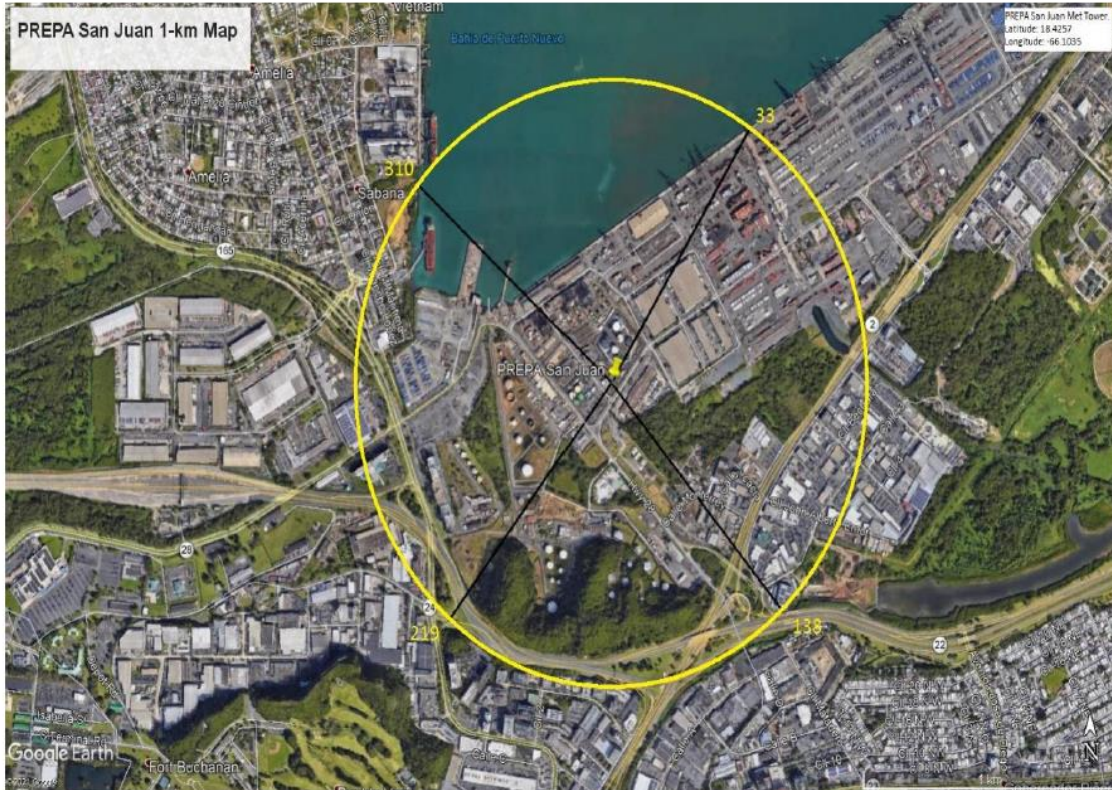

meteorological tower location was done to analyze the land cover surrounding the tower to calculate the surface roughness length. Circular sectors were subjectively defined based on a simple identification of land used categories such as: mixed land cover*, water bodies, residential, industrial complex, commercial, buildings and airport environment. The area of each land used category were also considered in the circular sectors analysis. Land used categories were identified using the application Google Earth. With this procedure, a total of 4 circular sectors were identified and later incorporated into the stage 3 of AERMET (see figure 3.1 and table 4.1). Also, a 10 km by 10 km area around the onsite tower was delimited to compute the Bowen ratio and albedo values (see figure 3.2).

Figure 3.1 PREPA San Juan 1-km radius circular area shown in yellow divided in circular sectors. Values shown are angles in degrees.

Figure 3.2 PREPA San Juan 10 km x 10 km area is shown in yellow. The 2-km diameter circular area of Figure 3.1 is included. Note that the NWS meteorological tower is located eastward within the 10 km x 10 km area domain.