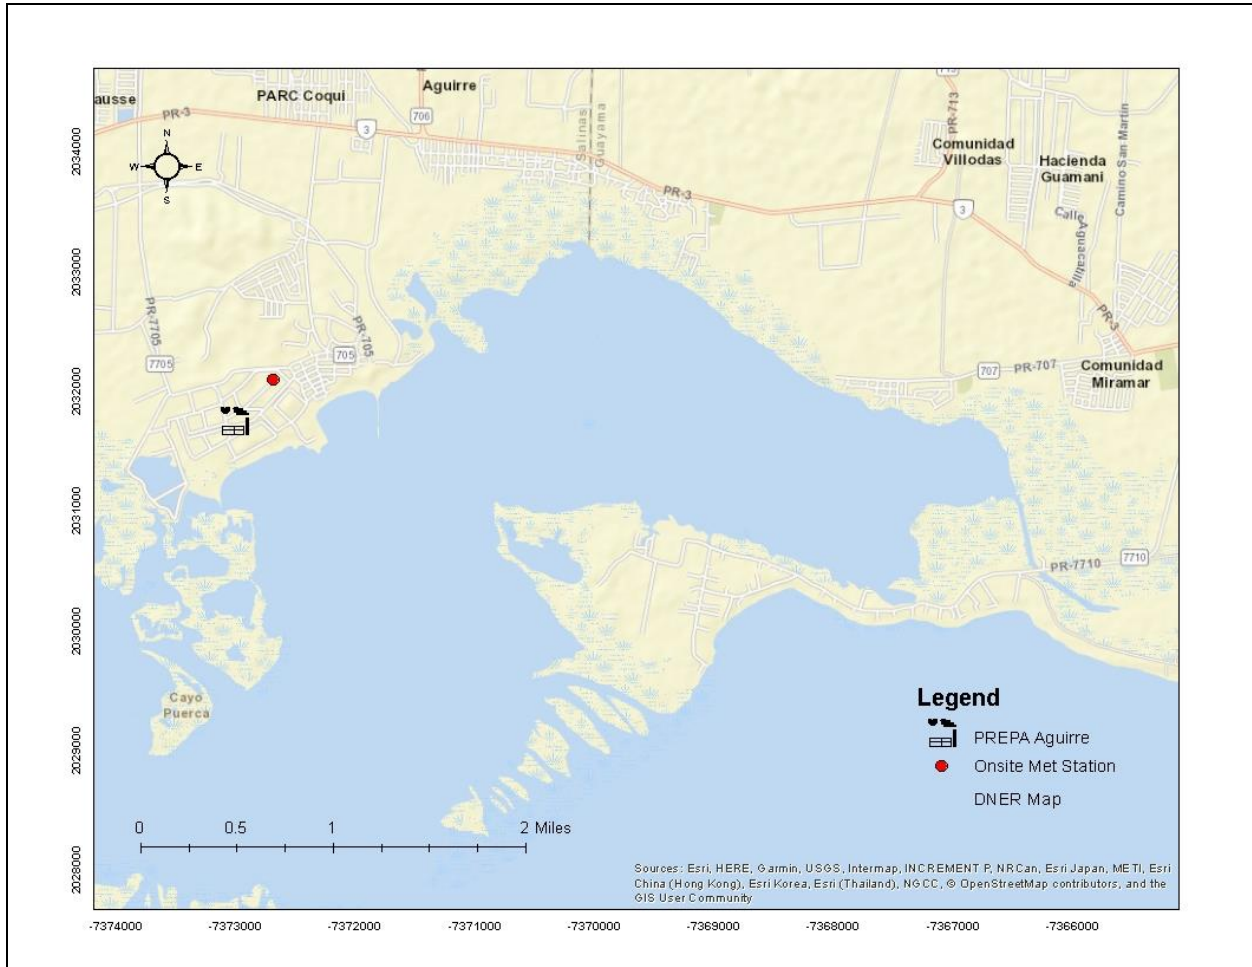

Figure 6: PREPA Aguirre Meteorological Station

Figure 6. The map presents the location of the Guayama-Salinas Meteorological Station at PREPA Aguirre in Salinas. Met station location is based on the coordinates submitted by PREPA/Sonoma Technology.