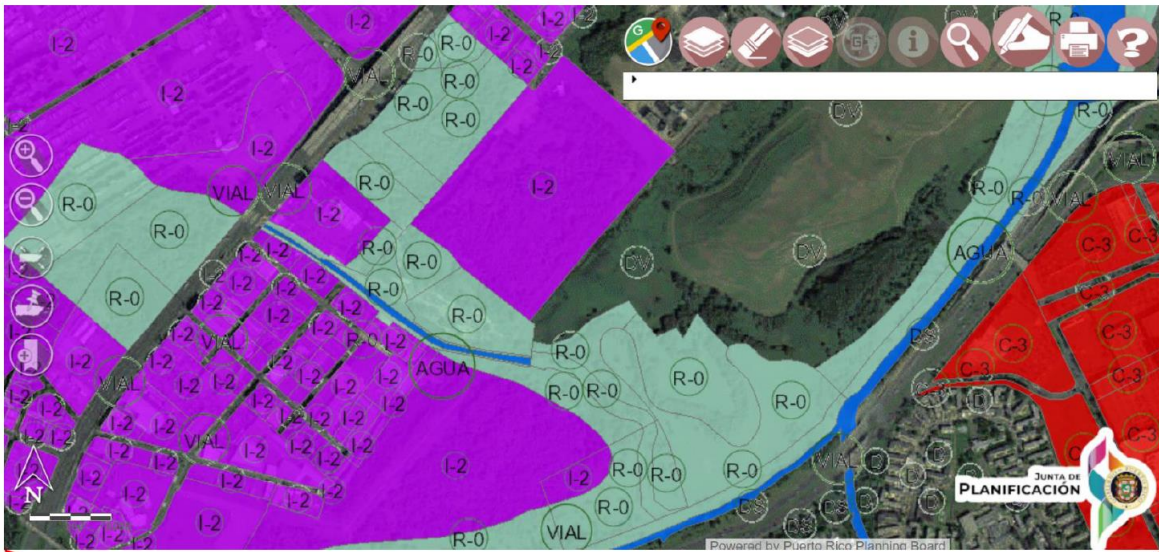

San Juan Nonattainment Area, 3 Km Radius Circle

- 1- Red shapes inside the area of 3 Km radius are classified as rustic soil. The rest of the areas are classified as urban. See Table 1 and maps below for the complete description.