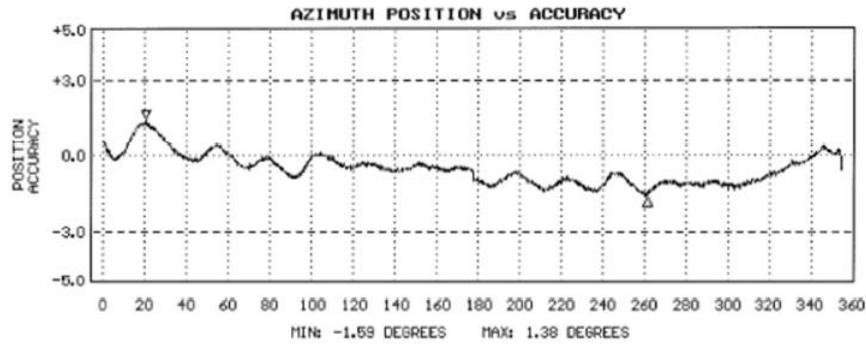

R. M. YOUNG COMPANY WIND SENSOR CALIBRATION CERTIFICATE

SENSOR: 05103-5 WIND MONITOR
SENSOR SERIAL NUMBER: WM139057
BEARINGS: SEALED/GREASE LUBE
DATE: FEB 3 2015
WIND SPEED THRESHOLD TEST: PASS
LOW WIND SPEED AMPLITUDE/FREQUENCY TEST: PASS
HIGH WIND SPEED AMPLITUDE/FREQUENCY TEST: PASS
VANE TORQUE TEST: PASS
SPECIAL NOTES:
SPECIAL NOTES:

NOTE: Azimuth Position vs Accuracy graphs are accurate to within 0.5 degrees. The accuracy shown in the potentiometer deadband region between 355 and 0 degrees is the result of no resistance change while position changes. The gap represents the actual deadband (open circuit).