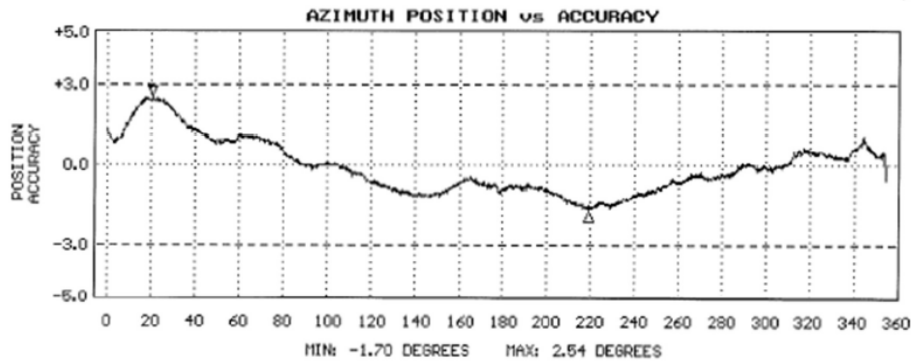

R. M. YOUNG COMPANY WIND SENSOR CALIBRATION CERTIFICATE

SENSOR: 05103-5 WIND MONITOR
SENSOR SERIAL NUMBER: WM139060
BEARINGS: SEALED/GREASE LUBE
DATE: FEB 3 2015
WIND SPEED THRESHOLD TEST: PASS
LOW WIND SPEED AMPLITUDE/FREQUENCY TEST: PASS
HIGH WIND SPEED AMPLITUDE/FREQUENCY TEST: PASS
VANE TORQUE TEST: PASS
SPECIAL NOTES:
SPECIAL NOTES:

NSP
21

NOTE: Azimuth Position vs Accuracy graphs are accurate to within 0.5 degrees. The accuracy shown in the potentiometer deadband region between 355 and 0 degrees is the result of no resistance change while position changes. The gap represents the actual deadband (open circuit).