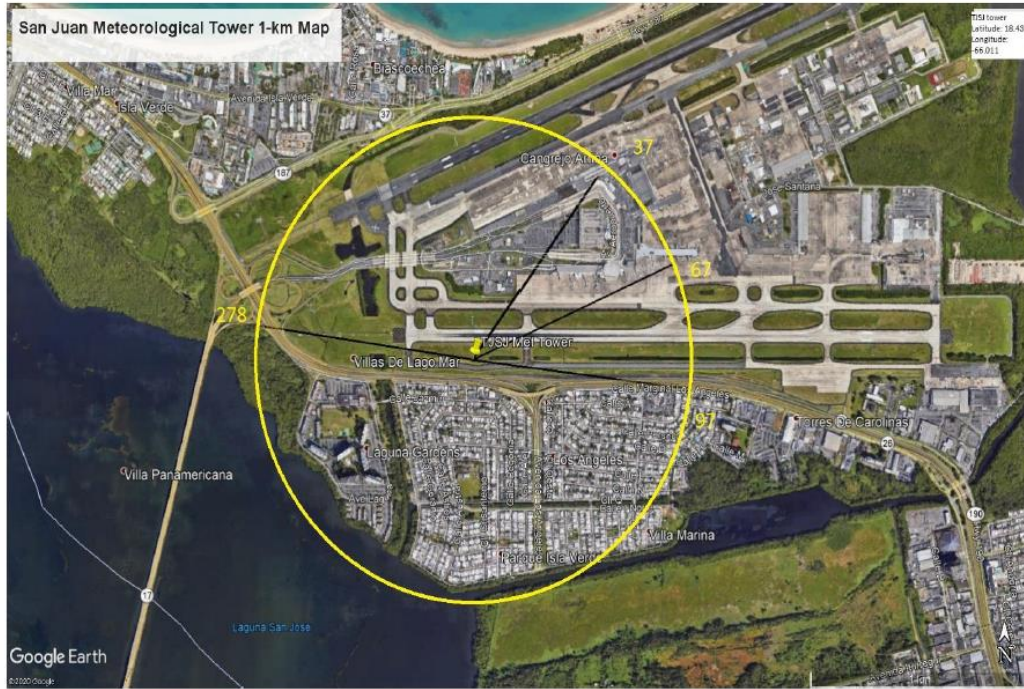

A similar procedure was used to define the 1-km radius circular sectors and to delimit a 10 km by 10 km area for the San Juan NWS site. The above procedure resulted in 4 circular sectors that later were incorporated into the stage 3 of AERMET (see figures 3.3, 3.4 and table 4.2).

Figure 3.3 San Juan NWS tower 1-km radius circular area shown in yellow divided in circular sectors. Values shown are angles in degrees.

Figure 3.4 San Juan NWS 10 km x 10 km area map. The 2-km diameter circular area of figure 3.3 is included.